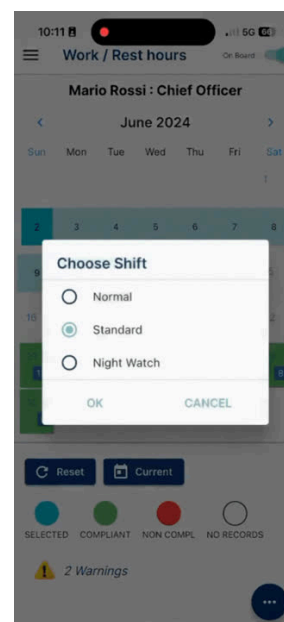

What's new!

By InYacht Team October 2024

- **Revamped Hours of Rest for the MOBILE APP**

!

Click [here](#) and contact us to know more about the update!

A completely new Calendar view for the Hours of Rest

The old list has now been replaced by a more easy to read calendar with a legend that will make it faster to insert one or more shifts and will give you a clear overview of any non conformities.

Single click on the date to insert a schedule

Long press on a Date to enter the Day view
If you want to enter the Day view, you will have to long press on the Date in question. Here you can create a new shift or edit an existing one, from the popup window or with drag&drop and enter Notes.