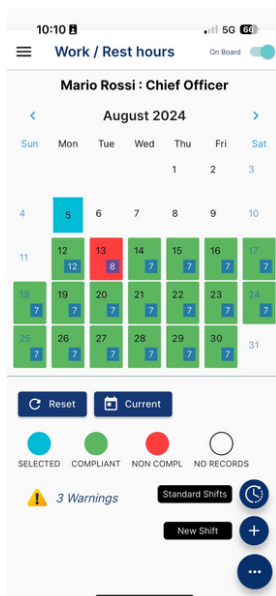

What's new!

By InYacht Team October 2024

- **Revamped Hours of Rest for the MOBILE APP**

!

Click [here](#) and contact us to know more about the update!

A completely new Calendar view for the Hours of Rest

The old list has now been replaced by a more easy to read calendar with a legend that will make it faster to insert one or more shifts and will give you a clear overview of any non conformities.

Single click on the date to insert a schedule

To insert a schedule you can click on one day and select the option to insert a Default Schedule or create a Custom one. And if you want to insert a default schedule for more days simply click on the first day and on the last, all days in between will be automatically selected!

Long press on a Date to enter the Day view
If you want to enter the Day view, you will have to long press on the Date in question. Here you can create a new shift or edit an existing one, from the popup window or with drag&drop and enter Notes.