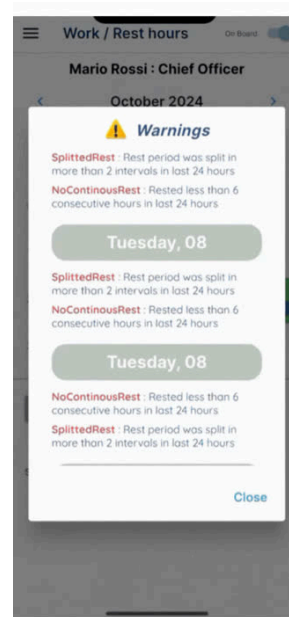

[Open in browser](#) | [Unsubscribe](#)

This email was sent by In-Yacht